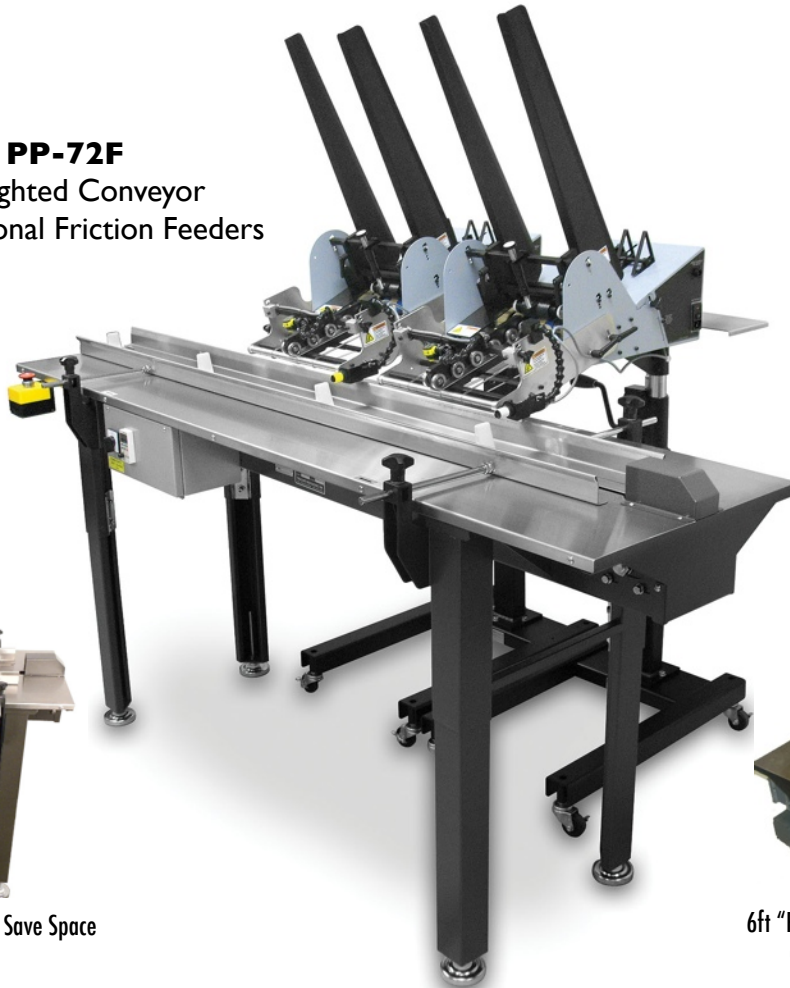

## FLIGHTED & BELTED INFEEED CONVEYORS

*The New Industry Standard for Quality and Reliability*

**PP-72F**  
6ft Flighted Conveyor  
with Optional Friction Feeders

**PP-36F** Compact 3ft Flighted Infeeds Save Space

6ft "Paddle" Style Infeed with 4" wide pusher  
Great For Pushing Multiple Products

These units are great for loose sheets of paper or stacks of bound items.

\*Conveyors feature adjustable side guides, adjustable legs with leveling pads.  
Variable speed drive 0-75fpm and emergency stop switch. Casters are optional.

Model	Description	Conveyor Speed	Adjustable Leg Height	Belt Width	L x W x H	Power
PP-36F	3' Flighted Infeed	0 - 75 FPM	From 32" - 42"	18 inches	36" X 20" X 32-42"	220v, 1 phase, 5 amp
PP-72F	6' Flighted Infeed	0 - 75 FPM	From 32" - 42"	18 inches	72" X 20" X 32-42"	220v, 1 phase, 5 amp
PP-108F	9' Flighted Infeed	0 - 75 FPM	From 32" - 42"	18 inches	108" X 20" X 32-42"	220v, 1 phase, 5 amp
PP-144F	12' Flighted Infeed	0 - 75 FPM	From 32" - 42"	18 inches	144" X 20" X 32-42"	220v, 1 phase, 5 amp

Shown with Ansur Dual 1" Print Heads

**PP-36B**

3ft Belted Conveyor

Shown with Ansur Dual 1/2" Print Heads

Shown with CT-50 Carton Sealer and Ansur 2" print head for printing barcode or text onto boxes at 1/10 the cost of labels.