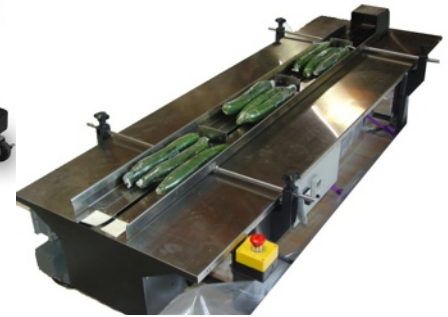

## FLIGHTED & BELTED INFEEED CONVEYORS

*The New Industry Standard for Quality and Reliability*

**PP-72F**  
6ft Flighted Conveyor  
with Optional Friction Feeders

**PP-36F** Compact 3ft Flighted Infeeds Save Space

6ft "Paddle" Style Infeed with 4" wide pusher  
Great For Pushing Multiple Products

These units are great for loose sheets of paper or stacks of bound items.

\*Conveyors feature adjustable side guides, adjustable legs with leveling pads.  
Variable speed drive 0-75fpm and emergency stop switch. Casters are optional.

Model	Description	Conveyor Speed	Adjustable Leg Height	Belt Width	L x W x H	Power
PP-36F	3' Flighted Infeed	0 - 75 FPM	From 32" - 42"	18 inches	36" X 20" X 32-42"	220v, 1 phase, 5 amp
PP-72F	6' Flighted Infeed	0 - 75 FPM	From 32" - 42"	18 inches	72" X 20" X 32-42"	220v, 1 phase, 5 amp
PP-108F	9' Flighted Infeed	0 - 75 FPM	From 32" - 42"	18 inches	108" X 20" X 32-42"	220v, 1 phase, 5 amp
PP-144F	12' Flighted Infeed	0 - 75 FPM	From 32" - 42"	18 inches	144" X 20" X 32-42"	220v, 1 phase, 5 amp