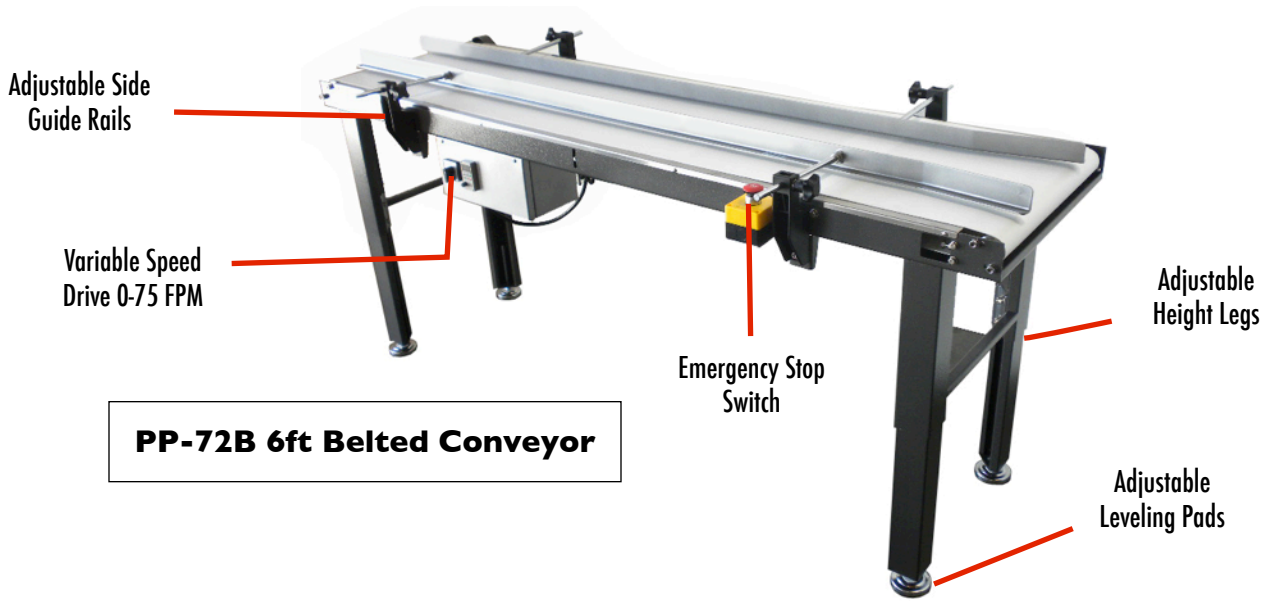

6ft "Paddle" Style Infeed with 4" wide pusher  
Great For Pushing Multiple Products

These units are great for loose sheets of paper or stacks of bound items.

\*Conveyors feature adjustable side guides, adjustable legs with leveling pads.  
Variable speed drive 0-75fpm and emergency stop switch. Casters are optional.

Model	Description	Conveyor Speed	Adjustable Leg Height	Belt Width	L x W x H	Power
PP-36F	3' Flighted Infeed	0 - 75 FPM	From 32" - 42"	18 inches	36" X 20" X 32-42"	220v, 1 phase, 5 amp
PP-72F	6' Flighted Infeed	0 - 75 FPM	From 32" - 42"	18 inches	72" X 20" X 32-42"	220v, 1 phase, 5 amp
PP-108F	9' Flighted Infeed	0 - 75 FPM	From 32" - 42"	18 inches	108" X 20" X 32-42"	220v, 1 phase, 5 amp
PP-144F	12' Flighted Infeed	0 - 75 FPM	From 32" - 42"	18 inches	144" X 20" X 32-42"	220v, 1 phase, 5 amp

\* Locking Casters Optional

\* 5" of Extra Adjustment with Leveling Pad

\* Other widths and lengths available up to 30 ft, please inquire regarding pricing

\* All models available in IP-55 low pressure wash down #304 Stainless Steel frame construction, please inquire about pricing

\* Side Guides Adjustable From 2.5"-19.5"

\* Other widths and lengths available up to 30 ft please inquire regarding pricing

\* All models available in IP-55 low pressure wash down #304 Stainless Steel frame construction, please inquire about pricing