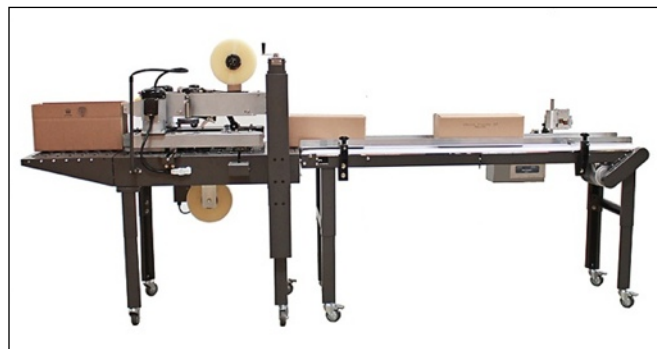

6ft "Paddle" Style Infeed with 4" wide pusher  
Great For Pushing Multiple Products

These units are great for loose sheets of paper or stacks of bound items.

\*Conveyors feature adjustable side guides, adjustable legs with leveling pads.  
Variable speed drive 0-75fpm and emergency stop switch. Casters are optional.

Shown with Ansur Dual 1" Print Heads

**PP-36B**

3ft Belted Conveyor

Shown with Ansur Dual 1/2" Print Heads

Shown with CT-50 Carton Sealer and Ansur 2" print head for printing barcode or text onto boxes at 1/10 the cost of labels.

Model	Description	Conveyor Speed	Adjustable Leg Height	Belt Width	L x W x H	Power
PP-36B	3' Belted Infeed	0 - 75 FPM	From 32" - 42"	18 inches	36" X 20" X 32-42"	220v, 1 phase, 5 amp
PP-72B	6' Belted Infeed	0 - 75 FPM	From 32" - 42"	18 inches	72" X 20" X 32-42"	220v, 1 phase, 5 amp
PP-108B	9' Belted Infeed	0 - 75 FPM	From 32" - 42"	18 inches	108" X 20" X 32-42"	220v, 1 phase, 5 amp
PP-144B	12' Belted Infeed	0 - 75 FPM	From 32" - 42"	18 inches	144" X 20" X 32-42"	220v, 1 phase, 5 amp

\* Side Guides Adjustable From 2.5"-19.5"

\* Other widths and lengths available up to 30 ft please inquire regarding pricing

\* All models available in IP-55 low pressure wash down #304 Stainless Steel frame construction, please inquire about pricing